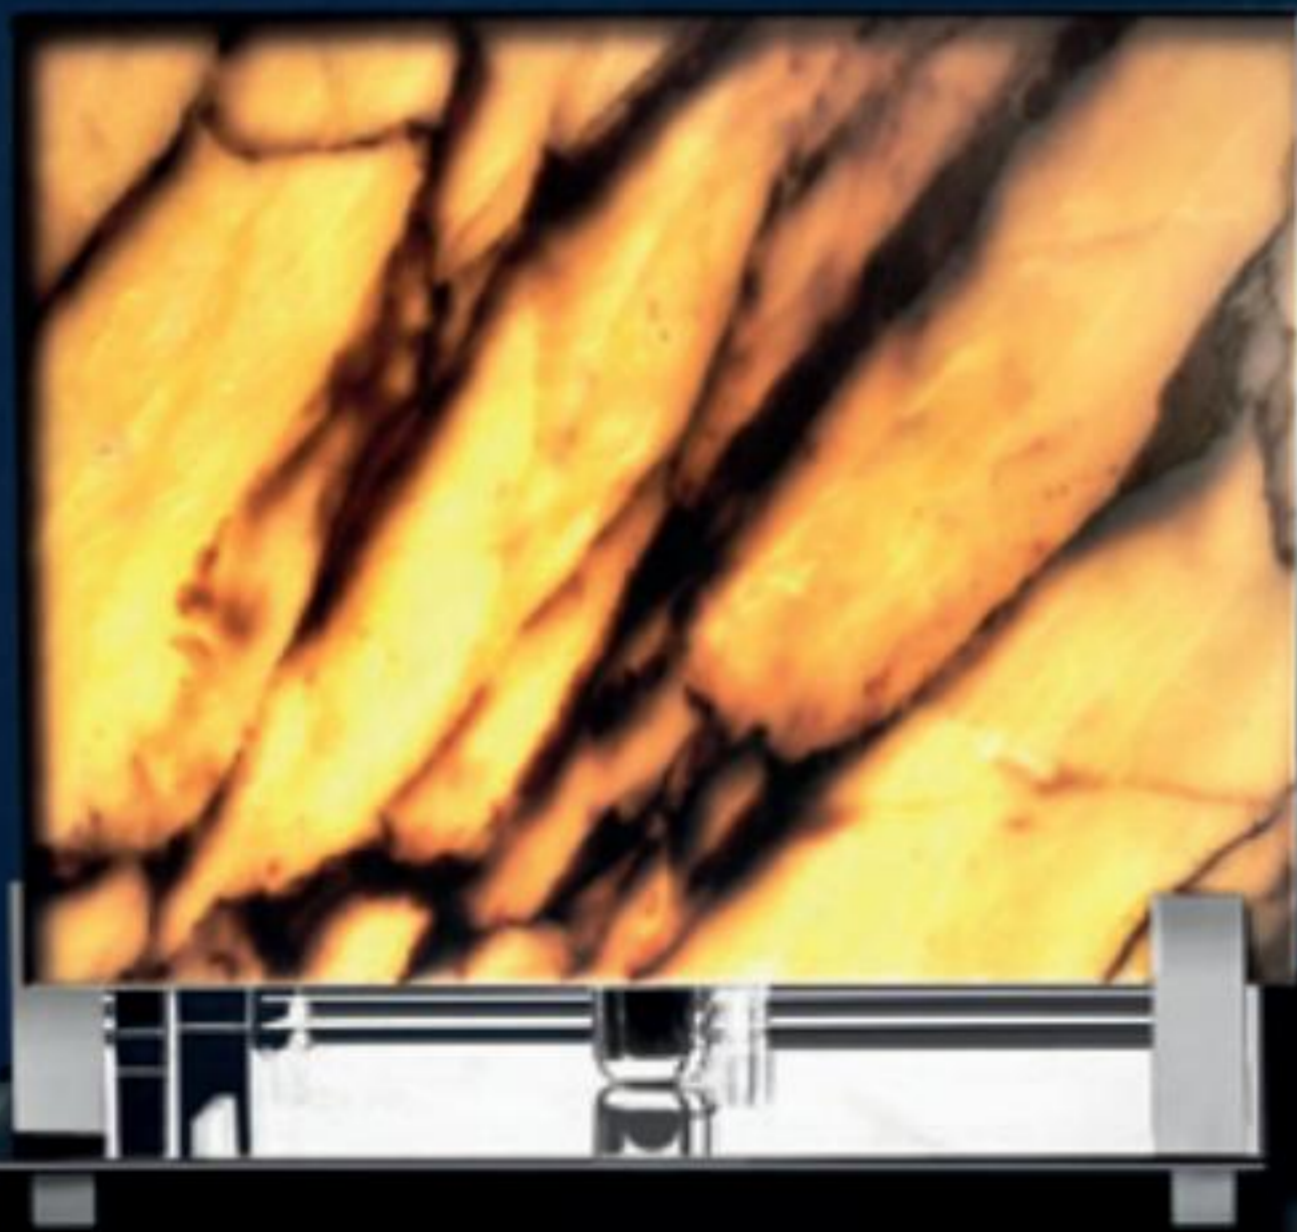

*“THE IDEA BECOMES SIGN,
THEN PROJECT, FINALLY REALITY”*

PH. Max Zambelli | Styling Elena Caponi

CUBO TABLE AND SMALL TABLE LAMPS by **WILLIAM PIANTA**

100% MADE IN ITALY

WWW.NAHOOR.COM | INFO@NAHOOR.COM

IFDM